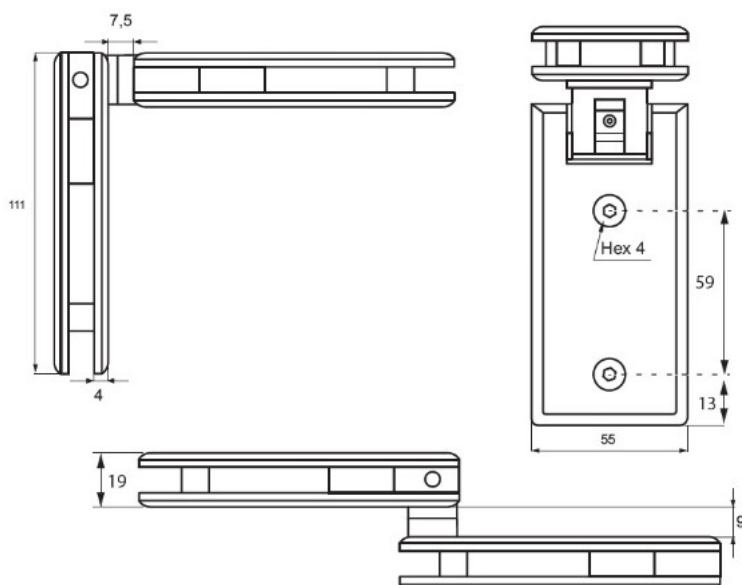

PRODUCT SHEET

Description:

Shower Hinge "Linz", 90DG, Polished Brass, Glass/Glass, 6-10 mm Glass Thickness, W/15DG Angle Adjustment Function & 15DG, Return Function, Brass Material, Rectangular Shape, W/Chamfered Edges

Item number:

15.26.738-8

Units	Box	Carton	HS Code	Barcode
Pcs.	1	20	8302100090	
				5704866505246

SISO A/S

Mileparken 11
DK-2740 Skovlunde
Denmark
VAT: 24786013

Phone +45 45 830 900

www.siso.dk
siso@siso.dk

Danske Bank
Nytorv Branch
Copenhagen
SWIFT: DABADKKK

Account no.
4180 3112 112936
IBAN Account
DK7230003112112936